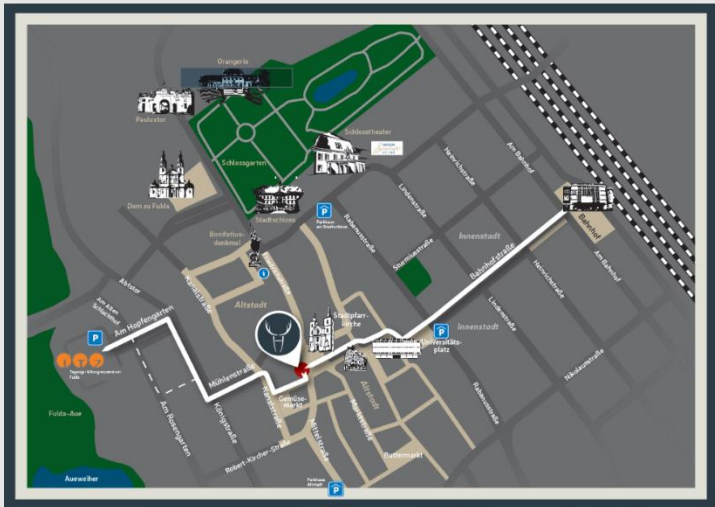

location Hotel PLATZHIRSCH

In the center of the baroque town Fulda
 Easy access by car via the highway A7 and A66.
 Fulda main train station is 800 m away.

location conference center ITZ

The ITZ is a 5-minute walk from the Hotel PLATZHIRSCH.
 Fulda main train station is 1.3 km away.

parking area PLATZHIRSCH

30 parking spaces
 12,00 € per night / parking space

parking area ITZ

170 public parking spaces
 4,00 € per day / parking spaces

conference area Hotel PLATZHIRSCH

- 4 conference rooms till max. 50 participants
- 50 sqm till 90 sqm event area
- multimedia board in Hirsch IV

conference area ITZ

- 4 conference rooms till max. 170 participants
- 40 sqm till 170 sqm event space
- variable event rooms

restaurant / bar & lounge

- restaurant PLATZHIRSCH: 90 seats
- bar & lounge: 70 seats
- private and business celebrations for up to 110 guests
- regional cuisine